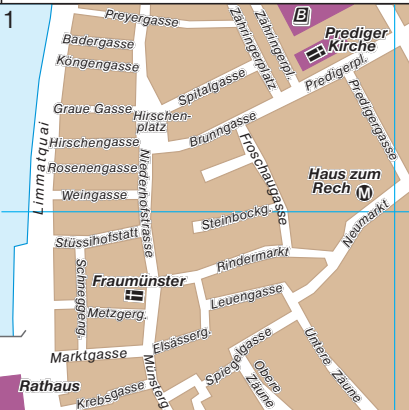

- 1 X-TRA the Hotel
- 2 Etap Hotel
- 3 IBIS Zürich City West
- 4 Pension Kafischnaps
- 5 City Backpacker/Biber
- 6 Widder Hotel
- 7 Hotel zum Storchen
- 8 Romantikhotel Florhof
- 9 Hotel Foyer Hottingen
- 10 Pension St. Joseph
- 11 Hotel Rössli
- 12 Hotel Otter
- 13 St. Georges
- 14 Seebucht-Camping
- 15 Jugendherberge
- 16 Lady's First
- 17 Hotel Seegarten
- 18 Aparthotel

**Zürich**

- 14, Museum Rietberg
- 15
- 16, 17, 18, Mühlerama