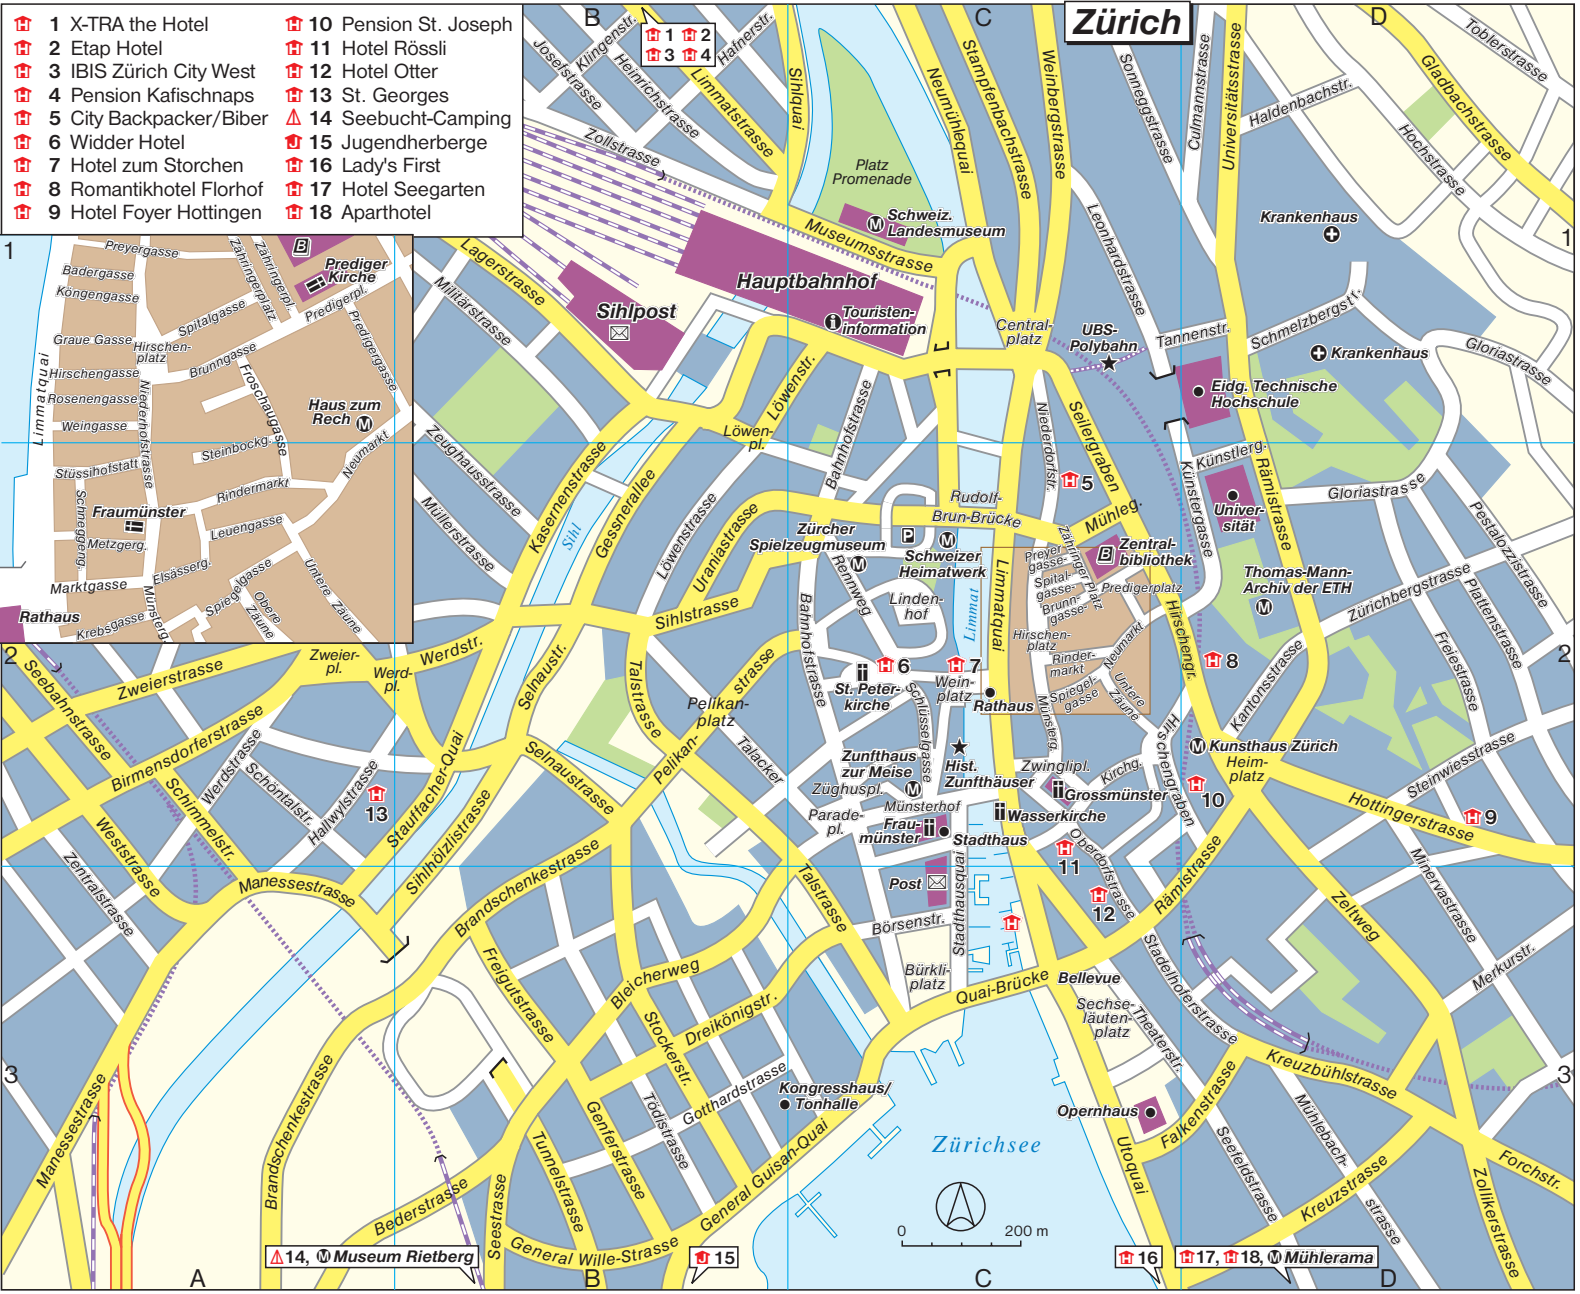

- 1 X-TRA the Hotel
- 2 Etap Hotel
- 3 IBIS Zürich City West
- 4 Pension Kafischnaps
- 5 City Backpacker/Biber
- 6 Widder Hotel
- 7 Hotel zum Storchen
- 8 Romantikhotel Florhof
- 9 Hotel Foyer Hottingen
- 10 Pension St. Joseph
- 11 Hotel Rössli
- 12 Hotel Otter
- 13 St. Georges
- 14 Seebucht-Camping
- 15 Jugendherberge
- 16 Lady's First
- 17 Hotel Seegarten
- 18 Aparthotel

**Zürich**

- 14, Museum Rietberg
- 15
- 16, 17, 18, Mühlerama